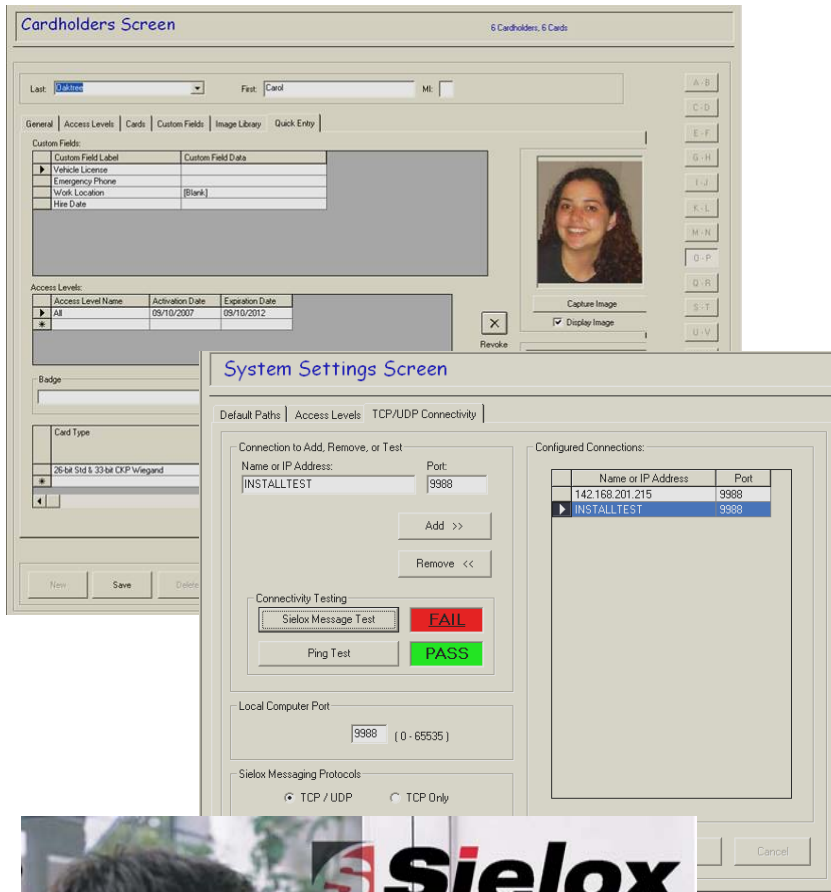

open, modular, scalable, intuitive

open, modular, scalable, intuitive

New Product Release!!

Sielox is proud to announce the release of Pinnacle™ 6, the first release since we adopted the Agile Methodology for software development.....taking quality and reliability of the software to today's highest standards.

The integration with the Aegis2 software package allows security systems such as CCTV, access control, alarm, DVR and intercom to be combined to form a truly integrated security system.

New Pinnacle Features include:

- Aegis2 Integration (DVR, CCTV, Intercom and Graphics)
- Support for X-LAN (Up to 32 doors per LAN connection)
- Card Holder Quick Entry Tab
- First Person Rule (Snow Day)
- Card ID Decimal Entry
- User Actions from the Event Grid
- Tree Find (Find Devices in the Device Tree)
- Easy Network Set-up (UDP / TCP) Selectable
- Updated Installation CDs